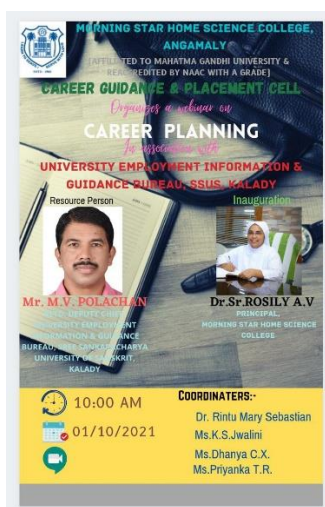

CAREER GUIDANCE AND PLACEMENT CELL

MORNING STAR HOME SCIENCE COLLEGE

Angamaly South P.O., 683573 (Affiliated to Mahatma Gandhi University, Kottayam)

An online workshop on career plan was conducted by the career guidance and placement cell on 01 October 2020 at 10.am Mr. M V Polachan, Retd. Deputy Chief, University Information and Guidance Bureau (Sree Sankaracharya University of Sanskrit, Kalady) served as the resource person. The topics like Career planning, effect of pandemic on career opportunities in India, guidance for selecting the best job in future campus placement were discussed ,195 students participated in the event.